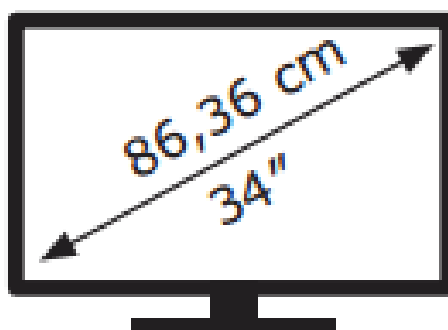

ENERG

HP, Inc.

X34 (HSD-0098-A)

40 kWh/1000h

ABCDEF**G**

67 kWh/1000h

3440 px

1440 px